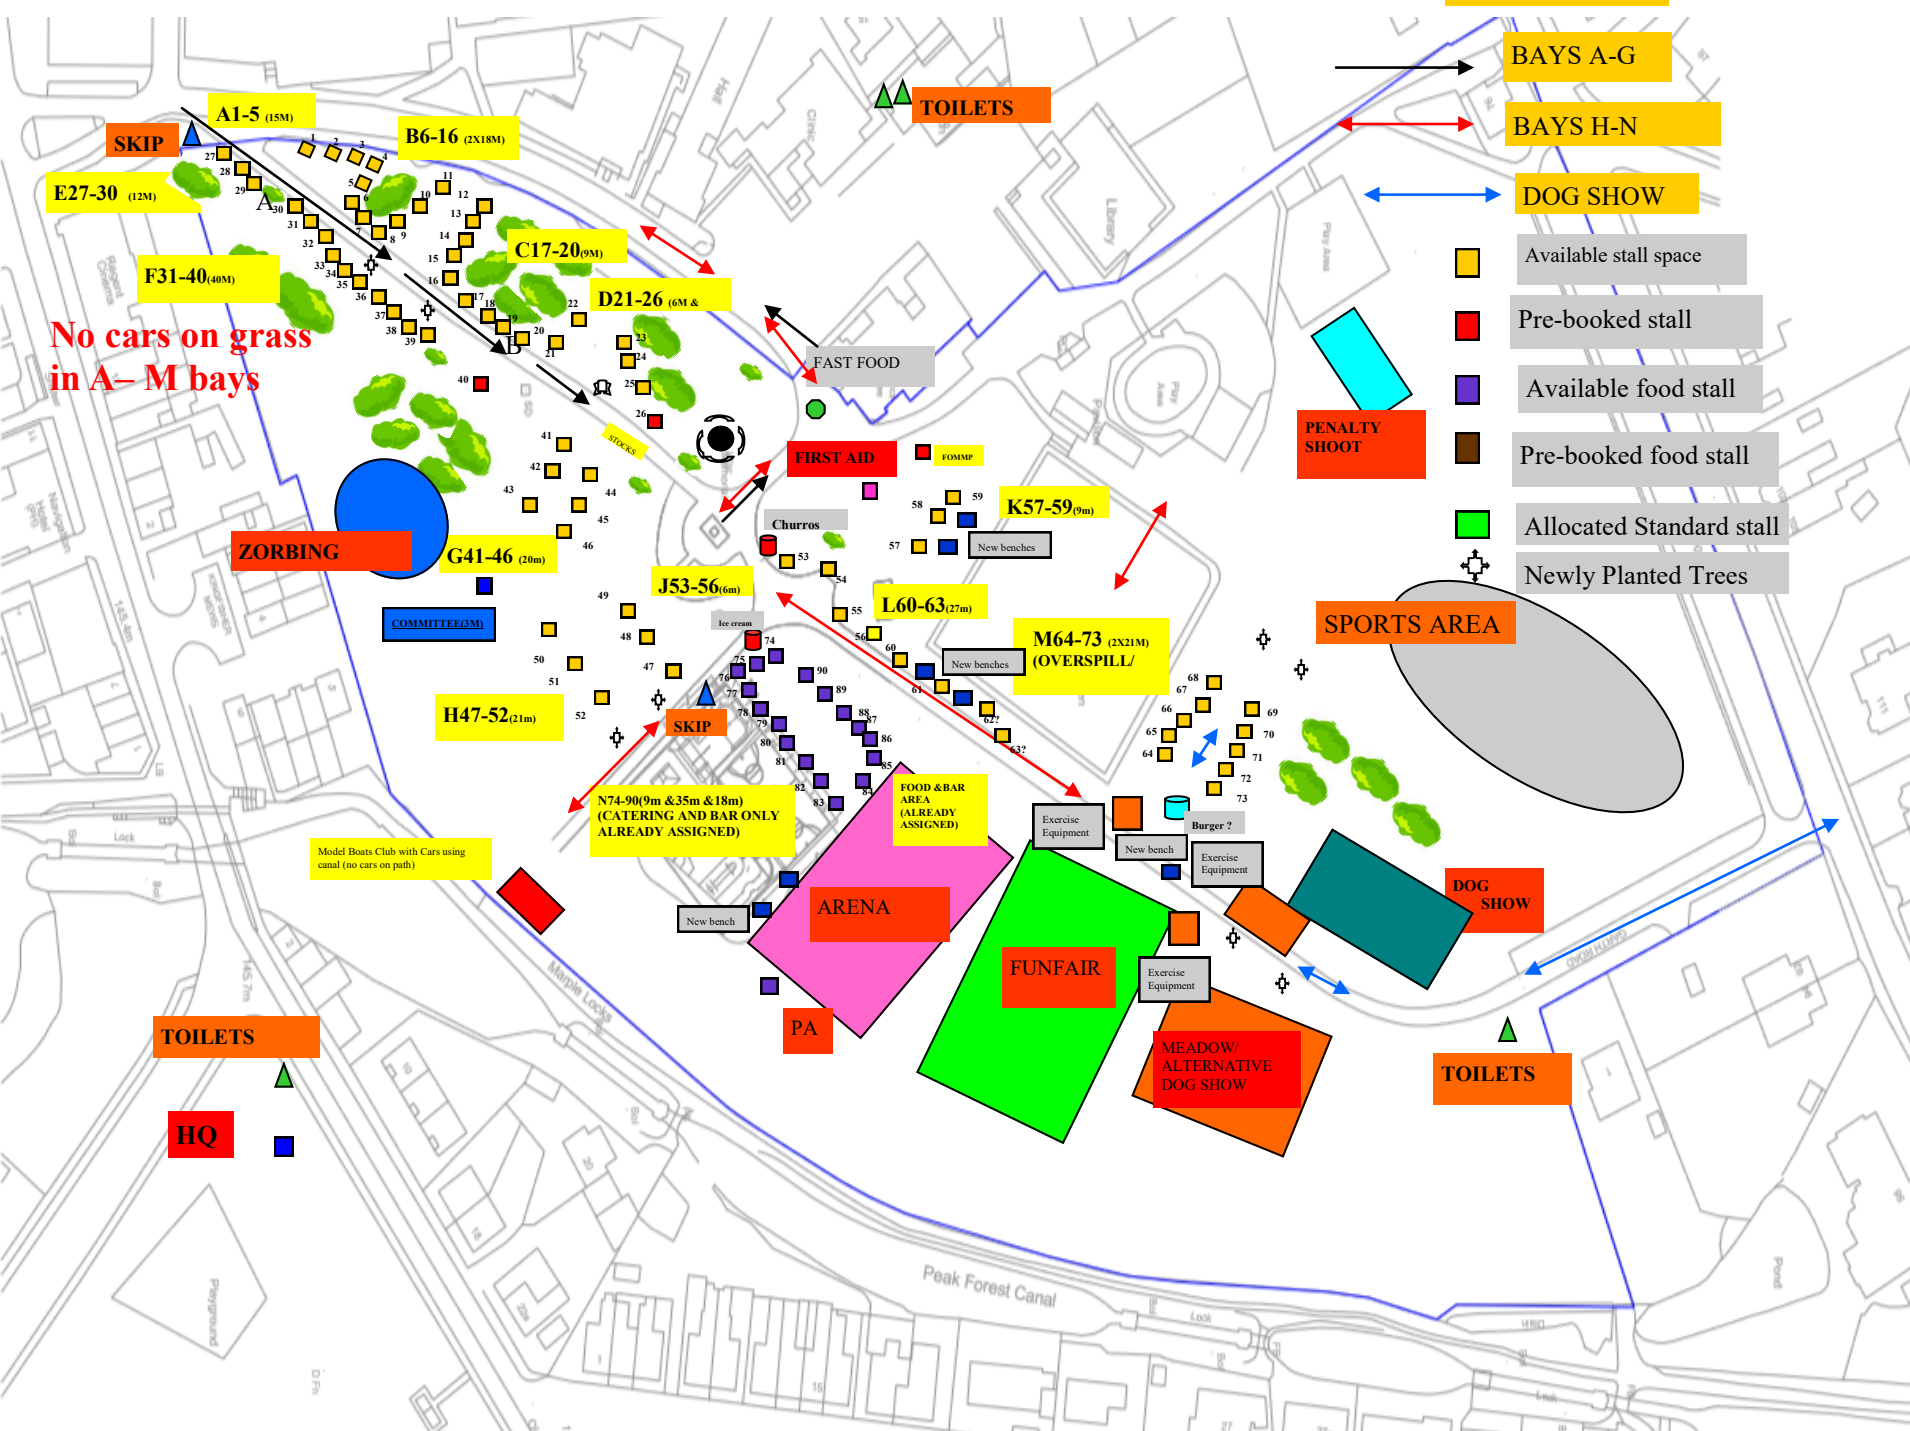

**TRAFFIC ROUTES**

**No cars on grass in A-M bays**

**BAYS A-G**

**BAYS H-N**

**DOG SHOW**

Available stall space

Pre-booked stall

Available food stall

Pre-booked food stall

Allocated Standard stall

Newly Planted Trees

**PENALTY SHOOT**

**SPORTS AREA**

**ZORBING**

**COMMITTEE (6M)**

**H47-52 (21m)**

**SKIP**

**N74-90 (9m & 35m & 18m) (CATERING AND BAR ONLY ALREADY ASSIGNED)**

**ARENA**

**PA**

**FUNFAIR**

**MEADOW/ALTERNATIVE DOG SHOW**

**DOG SHOW**

**TOILETS**

**TOILETS**

**HQ**

Peak Forest Canal

Lock

Moorie Locks

Pond

133.5m